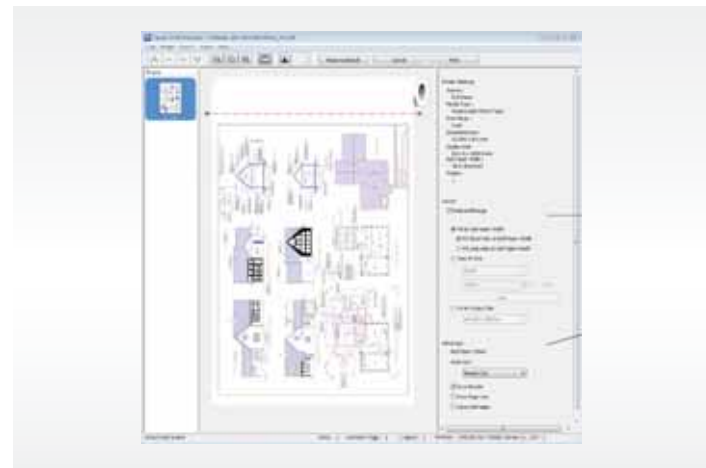

Seamless Scan To Print

Scan and enlarge your printouts in just four easy steps without needing to connect to a computer. Using compatible Epson scanners*, you can seamlessly scan and print directly from the T-series printers.

*Recommended scanners: WorkForce DS-530, DS-6500, DS-60000.