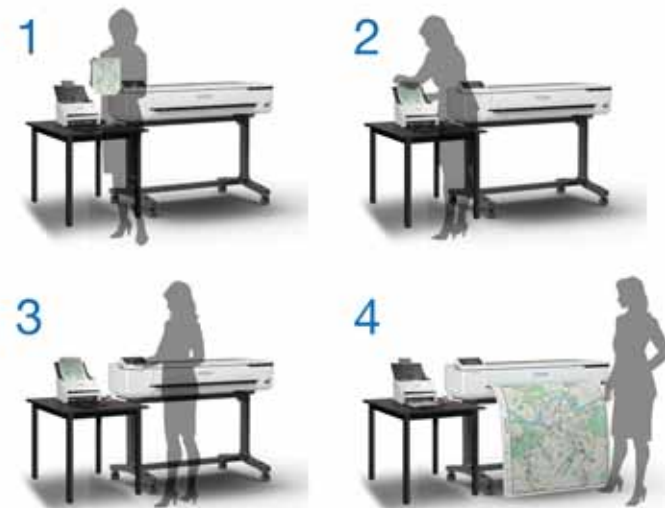

LARGE FORMAT PRINTERS SURECOLOR™ SC-T3130/T3130N/T3430/T5130/T5430

Control At Your Fingertips

A 4.3 inch touch panel on the T-series gives you the convenience of an easy setup and a PC-less operation that just makes things extra efficient.

Preview Before Printing

Save time and money when you preview your documents before printing, preventing accidental misprints that could otherwise lead to wastage.

Seamless Scan To Print

Scan and enlarge your printouts in just four easy steps without needing to connect to a computer. Using compatible Epson scanners*, you can seamlessly scan and print directly from the T-series printers.

*Recommended scanners: WorkForce DS-530, DS-6500, DS-60000.

Precision Printhead Technology

The T-series comes equipped with the next-generation PrecisionCore printhead technology, enabling superior print speed, quality and reliability. PrecisionCore technology utilizes piezo elements to mechanically eject the ink. This heatless technology prolongs printhead longevity, providing reliable long-term operation.

The PrecisionCore technology, as well as Variable Size Dot Technology, allow the ink droplets to be controlled to the fineness of 3.5 picolitres.

Nozzle Verification Technology

Print without interruptions with the advanced built-in Nozzle Verification Technology (NVT). This technology monitors nozzle health and adjusts print quality automatically without interruption, even during printing.

The piezo element (sensor) detects the residual vibration (pressure change) in the ink chamber and diagnoses the nozzle condition.

If a clogged nozzle is indicated by an irregular vibration pattern, the printer automatically adjusts the print quality.

Anti-dust Design