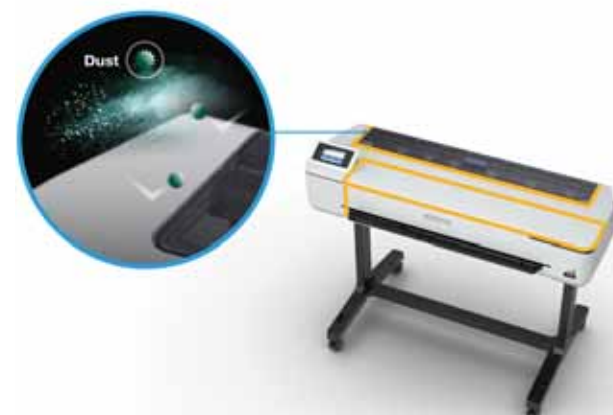

LARGE FORMAT PRINTERS SURECOLOR™ SC-T3130/T3130N/T3430/T5130/T5430

Control At Your Fingertips

A 4.3 inch touch panel on the T-series gives you the convenience of an easy setup and a PC-less operation that just makes things extra efficient.

Preview Before Printing

Save time and money when you preview your documents before printing, preventing accidental misprints that could otherwise lead to wastage.

Seamless Scan To Print

Scan and enlarge your printouts in just four easy steps without needing to connect to a computer. Using compatible Epson scanners*, you can seamlessly scan and print directly from the T-series printers.

*Recommended scanners: WorkForce DS-530, DS-6500, DS-60000.

Precision Printhead Technology

The T-series comes equipped with the next-generation PrecisionCore printhead technology, enabling superior print speed, quality and reliability. PrecisionCore technology utilizes piezo elements to mechanically eject the ink. This heatless technology prolongs printhead longevity, providing reliable long-term operation.

The PrecisionCore technology, as well as Variable Size Dot Technology, allow the ink droplets to be controlled to the fineness of 3.5 picolitres.

Nozzle Verification Technology

Print without interruptions with the advanced built-in Nozzle Verification Technology (NVT). This technology monitors nozzle health and adjusts print quality automatically without interruption, even during printing.

The piezo element (sensor) detects the residual vibration (pressure change) in the ink chamber and diagnoses the nozzle condition.

If a clogged nozzle is indicated by an irregular vibration pattern, the printer automatically adjusts the print quality.

Anti-dust Design