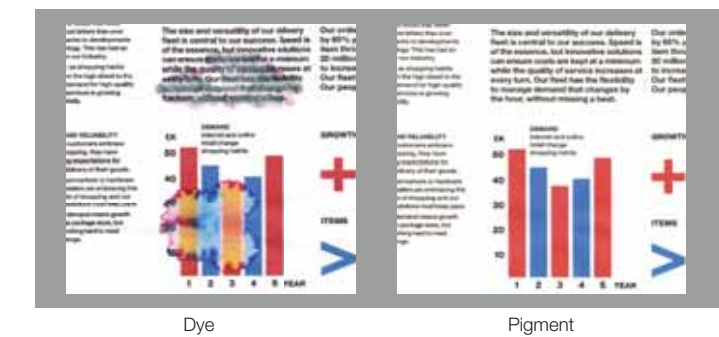

Outstanding Speed & Quality

Impressive Print Speeds

The PrecisionCore printhead technology enables remarkable print speeds that will print A1 printouts in 22 seconds* – the fastest in speed among all Epson T-series printers.

*Print speed is based on the SC-T5430.

Unsurpassable Quality

With an improved formulation that works especially well with plain paper and special media such as tracing paper, the UltraChrome XD2 delivers accurate and sharp line printing that is suitable for vector images or luster data. The all-pigment ink achieves less bleed-through and is better at withstanding the harsh weather conditions compared to dye-inks. Additionally, the T3430 and T5430 printers support borderless printing.