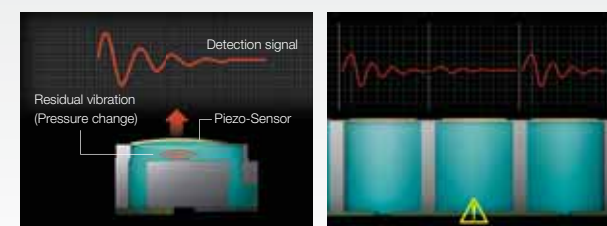

*Recommended scanners: WorkForce DS-530, DS-6500, DS-60000.

Precision Printhead Technology

The T-series comes equipped with the next-generation PrecisionCore printhead technology, enabling superior print speed, quality and reliability. PrecisionCore technology utilizes piezo elements to mechanically eject the ink. This heatless technology prolongs printhead longevity, providing reliable long-term operation.

The PrecisionCore technology, as well as Variable Size Dot Technology, allow the ink droplets to be controlled to the fineness of 3.5 picolitres.

Nozzle Verification Technology

Print without interruptions with the advanced built-in Nozzle Verification Technology (NVT). This technology monitors nozzle health and adjusts print quality automatically without interruption, even during printing.

The piezo element (sensor) detects the residual vibration (pressure change) in the ink chamber and diagnoses the nozzle condition.

If a clogged nozzle is indicated by an irregular vibration pattern, the printer automatically adjusts the print quality.