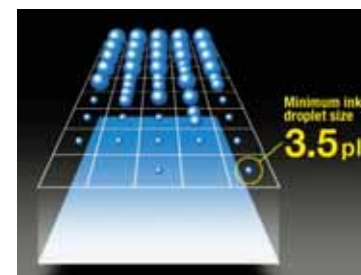

The PrecisionCore technology, as well as Variable Size Dot Technology, allow the ink droplets to be controlled to the fineness of 3.5 picolitres.

Nozzle Verification Technology

Print without interruptions with the advanced built-in Nozzle Verification Technology (NVT). This technology monitors nozzle health and adjusts print quality automatically without interruption, even during printing.