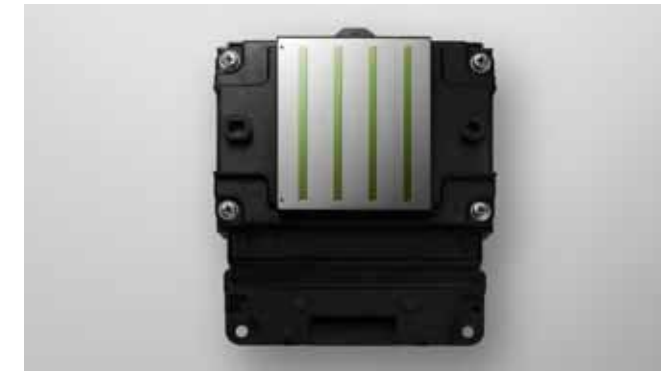

Outstanding Speed & Quality

Impressive Print Speeds

The PrecisionCore printhead technology enables remarkable print speeds that will print A1 printouts in 22 seconds* – the fastest in speed among all Epson T-series printers.

*Print speed is based on the SC-T5430.